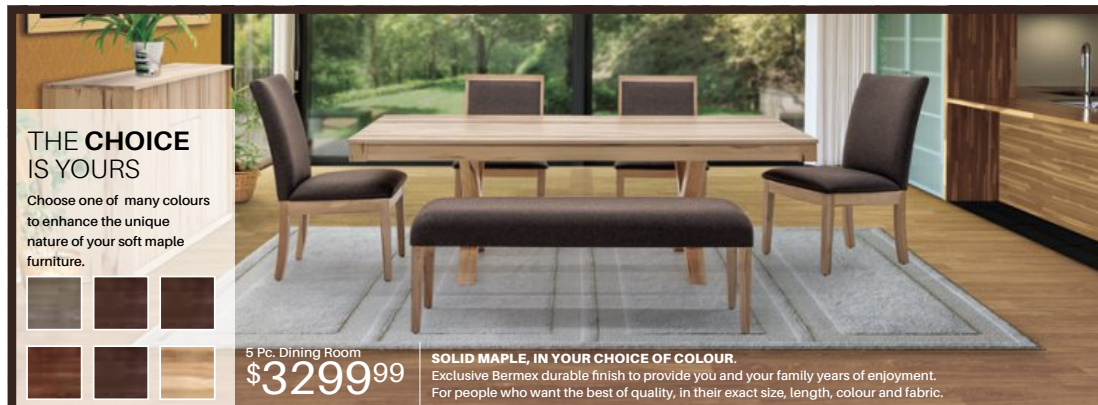

THE CHOICE IS YOURS

Choose one of many colours to enhance the unique nature of your soft maple furniture.

5 Pc. Dining Room
$3299⁹⁹

SOLID MAPLE, IN YOUR CHOICE OF COLOUR.
Exclusive Bermex durable finish to provide you and your family years of enjoyment. For people who want the best of quality, in their exact size, length, colour and fabric.