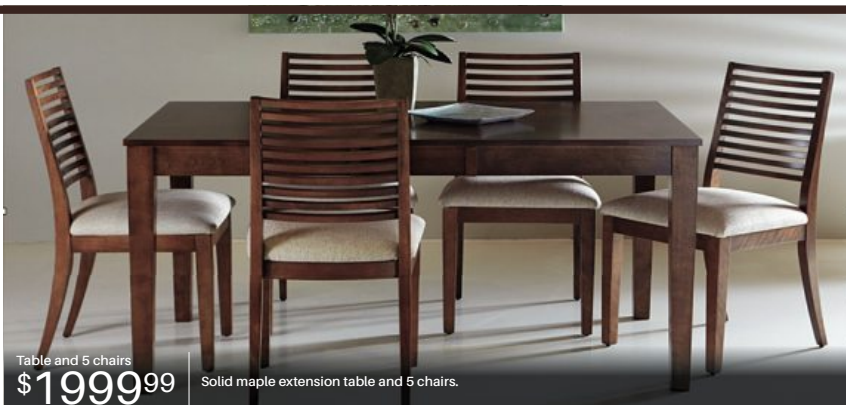

5 Pc. Dining Room
\$3299⁹⁹

SOLID MAPLE, IN YOUR CHOICE OF COLOUR.
Exclusive Bermex durable finish to provide you and your family years of enjoyment. For people who want the best of quality, in their exact size, length, colour and fabric.

Table and 5 chairs
\$1999⁹⁹

Solid maple extension table and 5 chairs.

B
BERMEX

Design it your way

 Made in Canada

HERITAGE
HOME FURNISHINGS SINCE 1978
www.myheritagefurniture.ca

*local delivery on mattress sets \$799 or more.